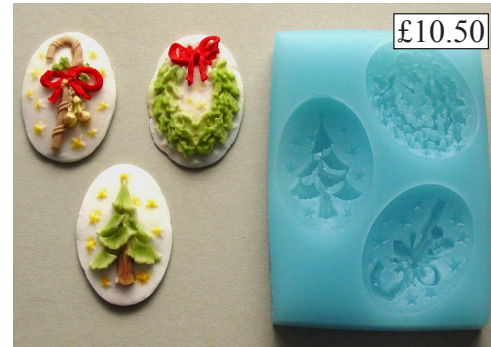

£16.95

Small Flowers (2-2.5 cms) FL127

£25.75

Hydrangea/Lilac (9.5x6.5 cms each) FL238

First Impressions Moulds

© Margaret Ford 2007

£10.95

Baby Set 3 (4x2.5 cms etc) B173

£11.75

Twin Teddies (2x3.5 cms each) TB117

£10.50

Wedding Bells (each 6x5 cms) W118

£12.95

Borders Set (each 1x15 cm long) BR106

£11.50

Flowers Set 7 (each 3.5x3.5 cms) FL311

£10.50

Christmas Cameos (each 3x4 cm) SE225

£14.95

Fishes (7x2 / 3x1.5 cms approx) A206

£11.95

Flowers Set 4 (each 3.5x4.5 cms) FL308

£11.75

Owl (8x5.5 cms) A225