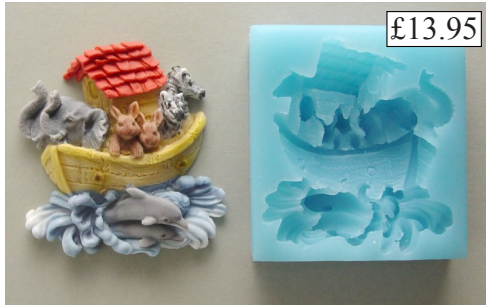

First Impressions Moulds

© Margaret Ford 2007

£13.95

Noah's Ark (7x7 cms) MN219

£10.50

Flower Basket (8x7.5 cms) FL267

£12.50

Flowers Set 4 (2-2.5 cms) [repeats] FL276

£12.50

Ladybirds (7x4 and 3x2 cms) FL257

£13.95

Flower Medallions (each 4.5x4.5 cms) FL250

£10.50

Rose and Bud (5x5 cms) FL249

£10.50

Floral Teaset (7x4.5 cms) FL258