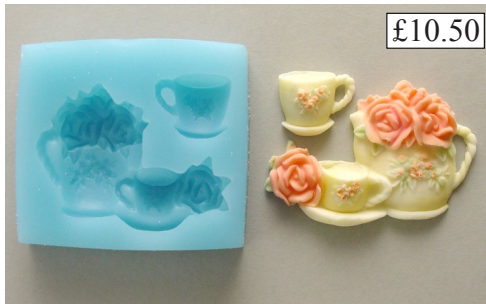

£12.50

Ladybirds (7x4 and 3x2 cms) FL257

£13.95

Flower Medallions (each 4.5x4.5 cms) FL250

£10.50

Rose and Bud (5x5 cms) FL249

£10.50

Floral Teaset (7x4.5 cms) FL258

£17.50

Goodnight Bear (7x7.5 cms) TB119

£15.95

Classic Chrysanthemums (5x4.5 cms) FL271

£13.95

Cameo Flowers (4x3 cms each) FL231

£9.50

Hearts (2-2.5 cms) H105