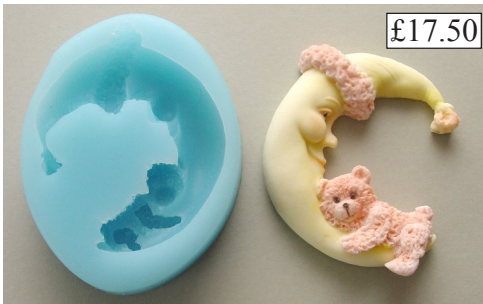

£12.50

Ladybirds (7x4 and 3x2 cms) FL257

£13.95

Flower Medallions (each 4.5x4.5 cms) FL250

£10.50

Rose and Bud (5x5 cms) FL249

£10.50

Floral Teaset (7x4.5 cms) FL258

£17.50

Goodnight Bear (7x7.5 cms) TB119

£15.95

Classic Chrysanthemums (5x4.5 cms) FL271

£13.95

Cameo Flowers (4x3 cms each) FL231

£9.50

Hearts (2-2.5 cms) H105